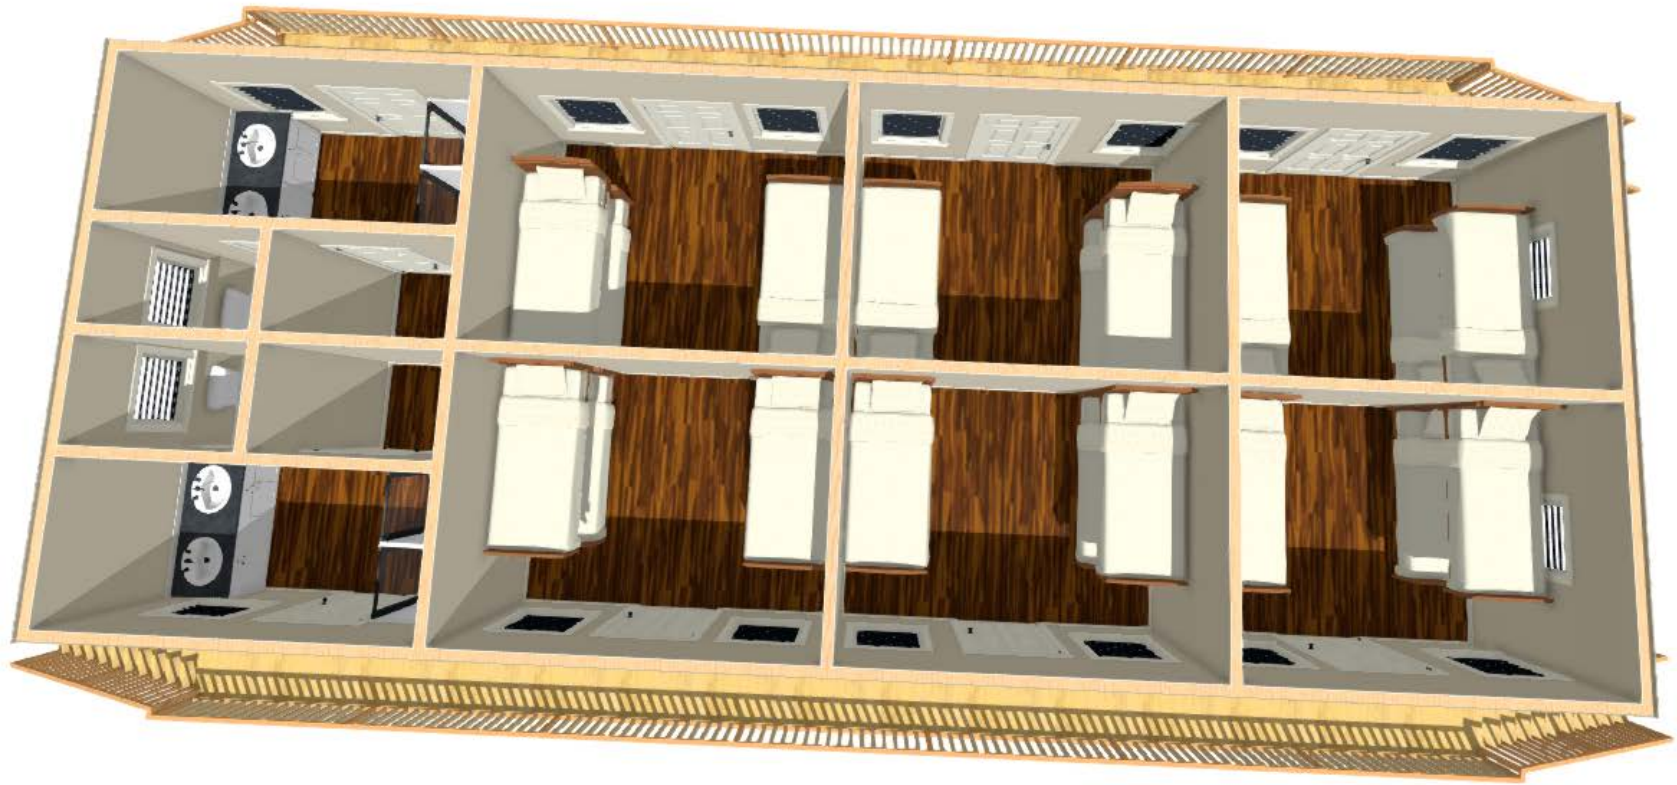

LIVING AREA
1322 SQ FT

LIVING AREA
1391 SQ FT