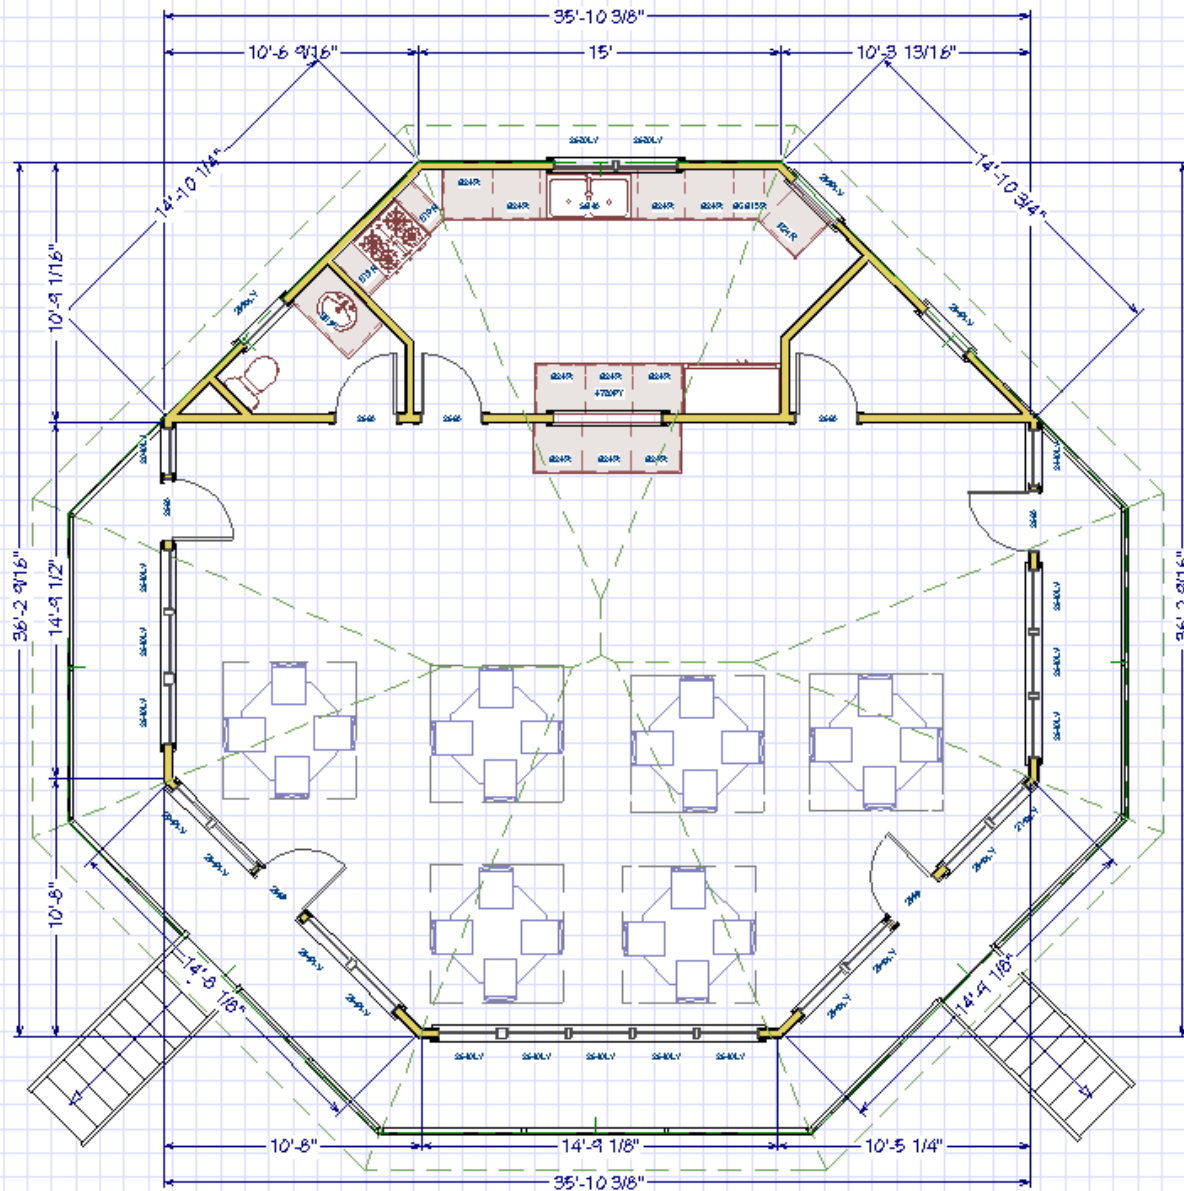

LIVING AREA
1322 SQ FT

LIVING AREA
1391 SQ FT